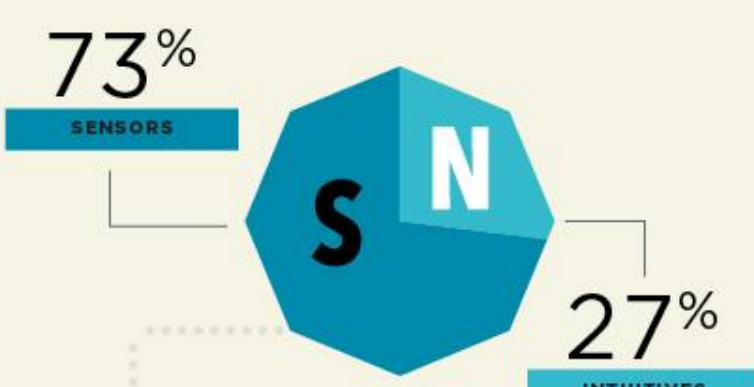

THINKING STYLE

Sensors like working with concrete things like people, data, and machines.
Intuitives like working with abstract things like theories, ideas, and possibilities.